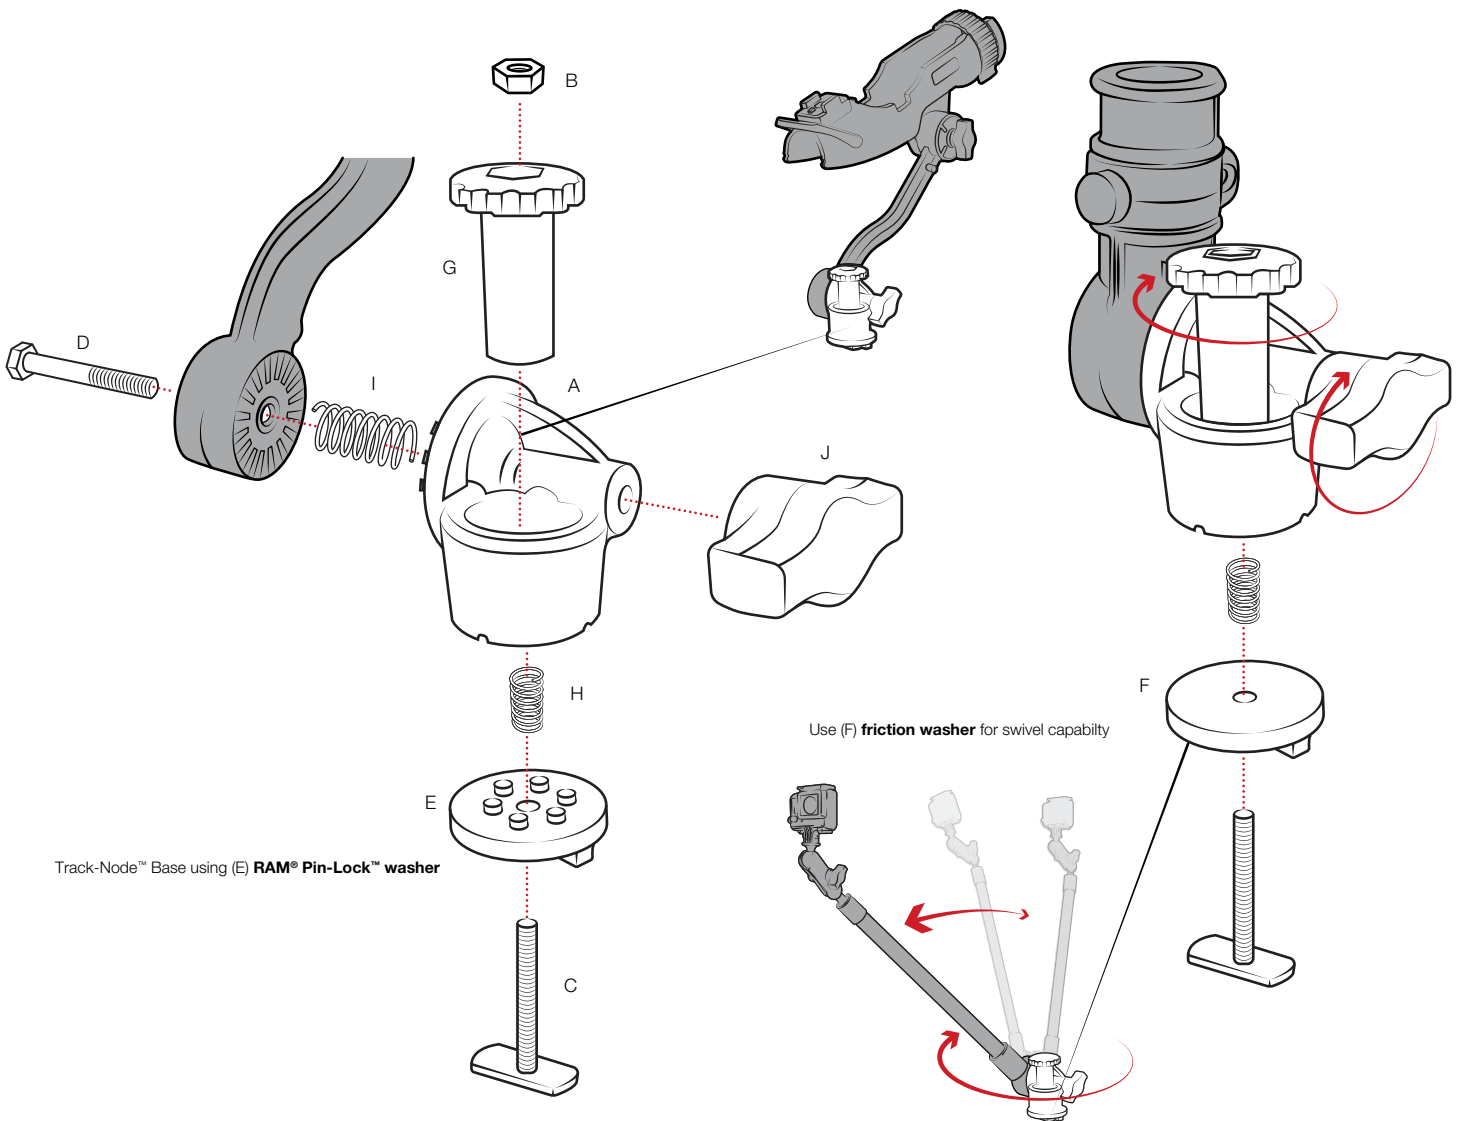

Parts Index

* not to scale

RPR-INS-411

Safety Precaution

Do not install this product near or over an airbag deployment area or in a location that obstructs the driver's vision or interferes with vehicle operation. National Products, Inc does not assume responsibility or liability for any such personal injury, death or property damage.